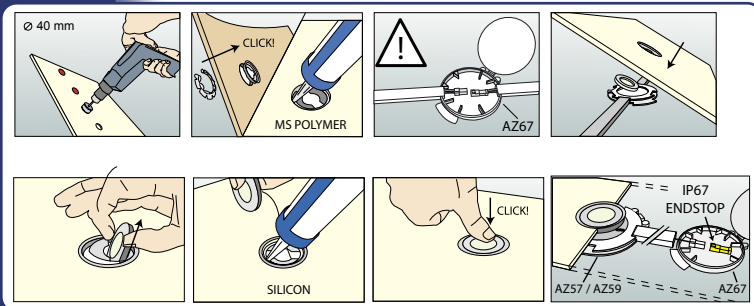

POWERYE

Features & Benefits:

- Easily installable and widely applicable due to a build-in dept of just 6,5mm;
- Top quality Luxeon K2 Power LED light source with a clear, powerful light output;
- Extreme long lifespan up to 50.000 hours;
- Energy saving (1,5W), dust proof and water resistant (IP67);
- Two different versions available: spotlight (360° open) and downlight (180° half open);
- Optimized beam angle through lens technology (spotlight 60°, downlight 45°);
- Product configured as single item, linkable through male and female IP67 plugs;

Materials & Dimensions:

- A: Light surface: Polycarbonate lens 850°C resistant - Ø 21,7mm.
 B: Decoration ring: Brushed stainless steel (1.4301/V2A/Inox 304) - Ø 37,4mm.
 C: Mounting ring: Brushed stainless steel (1.4301/V2A/Inox 304) - Ø 45mm.
 D: Clamp ring: Brushed stainless steel - Ø 57,5mm.

Fixture & Light Colours:

Brushed stainless steel / 'cool white' (5500K).

System Components:

Installation:

Build-In Diagram:

Bathroom Zones:

Light Output:

Product (Light source)	Efficiency (Lumen/Watt)	Output (Lumen)	Capacity (Watt)	Voltage (Volt)	Life span MTBF(Hours)
Eyeleds® "Classic" Round (SMD LED)	20	6	0,3	12V-DC	100.000
Eyeleds PowerEYE® (LUXEON K2 LED)	40	60	1,5	12V-DC	50.000*
Conventional Power LED	25	25	1	12V-DC	50.000