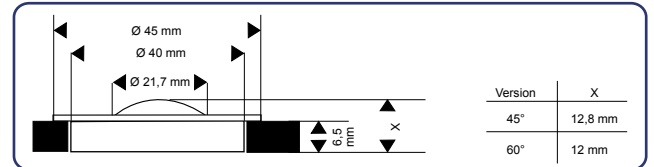

Materials & Dimensions:

- A: Light surface: Polycarbonate lens 850°C resistant - Ø 21,7mm.
 B: Decoration ring: Brushed stainless steel (1.4301/V2A/Inox 304) - Ø 37,4mm.
 C: Mounting ring: Brushed stainless steel (1.4301/V2A/Inox 304) - Ø 45mm.
 D: Clamp ring: Brushed stainless steel - Ø 57,5mm.

Fixture & Light Colours:

Brushed stainless steel / 'cool white' (5500K).

System Components:

Installation:

Build-In Diagram:

Bathroom Zones:

Light Output:

Product (Light source)	Efficiency (Lumen/Watt)	Output (Lumen)	Capacity (Watt)	Voltage (Volt)	Life span MTBF(Hours)
Eyeleds® "Classic" Round (SMD LED)	20	6	0,3	12V-DC	100.000
Eyeleds PowerEYE® (LUXEON K2 LED)	40	60	1,5	12V-DC	50.000*
Conventional Power LED	25	25	1	12V-DC	50.000