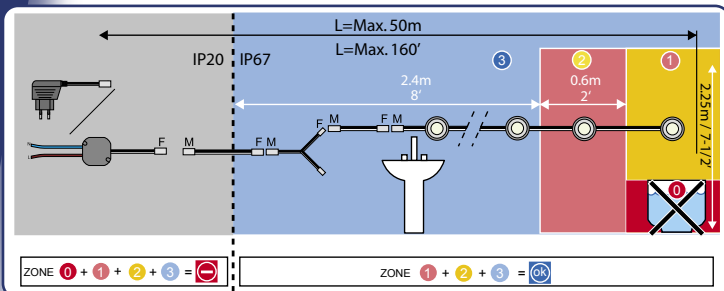

Materials & Dimensions:

- A: Light surface: Polycarbonate lens 850°C resistant - Ø 21,7mm.
 B: Decoration ring: Brushed stainless steel (1.4301/V2A/Inox 304) - Ø 37,4mm.
 C: Mounting ring: Brushed stainless steel (1.4301/V2A/Inox 304) - Ø 45mm.
 D: Clamp ring: Brushed stainless steel - Ø 57,5mm.

Fixture & Light Colours:

Brushed stainless steel / 'cool white' (5500K).

System Components:

Installation:

Build-In Diagram:

Bathroom Zones:

Light Output:

Product (Light source)	Efficiency (Lumen/Watt)	Output (Lumen)	Capacity (Watt)	Voltage (Volt)	Life span MTBF(Hours)
Eyeleds® "Classic" Round (SMD LED)	20	6	0,3	12V-DC	100.000
Eyeleds PowerEYE® (LUXEON K2 LED)	40	60	1,5	12V-DC	50.000*
Conventional Power LED	25	25	1	12V-DC	50.000