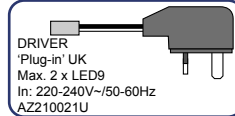

Materials & Dimensions:

- A: Light surface: Polycarbonate lens 850°C resistant - Ø 21,7mm.
 B: Decoration ring: Brushed stainless steel (1.4301/V2A/Inox 304) - Ø 37,4mm.
 C: Mounting ring: Brushed stainless steel (1.4301/V2A/Inox 304) - Ø 45mm.
 D: Clamp ring: Brushed stainless steel - Ø 57,5mm.

Fixture & Light Colours:

Brushed stainless steel / 'cool white' (5500K).

System Components:

Installation:

Build-In Diagram:

Bathroom Zones:

Light Output:

Product (Light source)	Efficiency (Lumen/Watt)	Output (Lumen)	Capacity (Watt)	Voltage (Volt)	Life span MTBF(Hours)
Eyeleds® "Classic" Round (SMD LED)	20	6	0,3	12V-DC	100.000
Eyeleds PowerEYE® (LUXEON K2 LED)	40	60	1,5	12V-DC	50.000*
Conventional Power LED	25	25	1	12V-DC	50.000