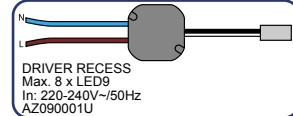

Materials & Dimensions:

- A: Light surface: Polycarbonate lens 850°C resistant - Ø 21,7mm.
 B: Decoration ring: Brushed stainless steel (1.4301/V2A/Inox 304) - Ø 37,4mm.
 C: Mounting ring: Brushed stainless steel (1.4301/V2A/Inox 304) - Ø 45mm.
 D: Clamp ring: Brushed stainless steel - Ø 57,5mm.

Fixture & Light Colours:

Brushed stainless steel / 'cool white' (5500K).

System Components:

Installation:

Build-In Diagram:

Bathroom Zones:

Light Output:

Product (Light source)	Efficiency (Lumen/Watt)	Output (Lumen)	Capacity (Watt)	Voltage (Volt)	Life span MTBF(Hours)
Eyeleds® "Classic" Round (SMD LED)	20	6	0,3	12V-DC	100.000
Eyeleds PowerEYE® (LUXEON K2 LED)	40	60	1,5	12V-DC	50.000*
Conventional Power LED	25	25	1	12V-DC	50.000