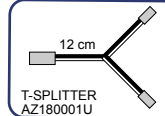

Materials & Dimensions:

- A: Light surface: Polycarbonate lens 850°C resistant - Ø 21,7mm.
 B: Decoration ring: Brushed stainless steel (1.4301/V2A/Inox 304) - Ø 37,4mm.
 C: Mounting ring: Brushed stainless steel (1.4301/V2A/Inox 304) - Ø 45mm.
 D: Clamp ring: Brushed stainless steel - Ø 57,5mm.

Fixture & Light Colours:

Brushed stainless steel / 'cool white' (5500K).

System Components:

Installation:

Build-In Diagram:

Bathroom Zones:

Light Output:

Product (Light source)	Efficiency (Lumen/Watt)	Output (Lumen)	Capacity (Watt)	Voltage (Volt)	Life span MTBF(Hours)
Eyeleds® "Classic" Round (SMD LED)	20	6	0,3	12V-DC	100.000
Eyeleds PowerEYE® (LUXEON K2 LED)	40	60	1,5	12V-DC	50.000*
Conventional Power LED	25	25	1	12V-DC	50.000