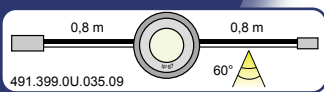

Materials & Dimensions:

- A: Light surface: Polycarbonate lens 850°C resistant - Ø 21,7mm.
 B: Decoration ring: Brushed stainless steel (1.4301/V2A/Inox 304) - Ø 37,4mm.
 C: Mounting ring: Brushed stainless steel (1.4301/V2A/Inox 304) - Ø 45mm.
 D: Clamp ring: Brushed stainless steel - Ø 57,5mm.

Fixture & Light Colours:

Brushed stainless steel / 'cool white' (5500K).

System Components:

Installation:

Build-In Diagram:

Bathroom Zones:

Light Output:

Product (Light source)	Efficiency (Lumen/Watt)	Output (Lumen)	Capacity (Watt)	Voltage (Volt)	Life span MTBF(Hours)
Eyeleds® "Classic" Round (SMD LED)	20	6	0,3	12V-DC	100.000
Eyeleds PowerEYE® (LUXEON K2 LED)	40	60	1,5	12V-DC	50.000*
Conventional Power LED	25	25	1	12V-DC	50.000