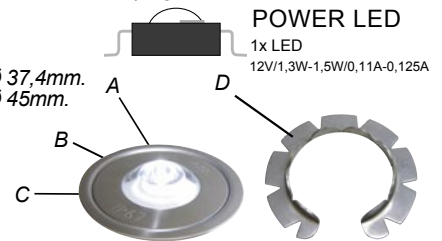

POWERYE

Features & Benefits:

- Easily installable and widely applicable due to a build-in dept of just 6,5mm;
- Top quality Luxeon K2 Power LED light source with a clear, powerful light output;
- Extreme long lifespan up to 50.000 hours;
- Energy saving (1,5W), dust proof and water resistant (IP67);
- Two different versions available: spotlight (360° open) and downlight (180° half open);
- Optimized beam angle through lens technology (spotlight 60°, downlight 45°);
- Product configured as single item, linkable through male and female IP67 plugs;

Materials & Dimensions:

- A: Light surface: Polycarbonate lens 850°C resistant - Ø 21,7mm.
 B: Decoration ring: Brushed stainless steel (1.4301/V2A/Inox 304) - Ø 37,4mm.
 C: Mounting ring: Brushed stainless steel (1.4301/V2A/Inox 304) - Ø 45mm.
 D: Clamp ring: Brushed stainless steel - Ø 57,5mm.

Fixture & Light Colours:

Brushed stainless steel / 'cool white' (5500K).

System Components:

Installation:

Build-In Diagram:

Bathroom Zones:

Light Output:

Product (Light source)	Efficiency (Lumen/Watt)	Output (Lumen)	Capacity (Watt)	Voltage (Volt)	Life span MTBF(Hours)
Eyeleds® "Classic" Round (SMD LED)	20	6	0,3	12V-DC	100.000
Eyeleds PowerEYE® (LUXEON K2 LED)	40	60	1,5	12V-DC	50.000*
Conventional Power LED	25	25	1	12V-DC	50.000