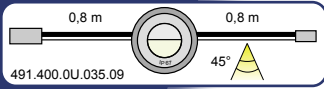

Materials & Dimensions:

- A: Light surface: Polycarbonate lens 850°C resistant - Ø 21,7mm.
 B: Decoration ring: Brushed stainless steel (1.4301/V2A/Inox 304) - Ø 37,4mm.
 C: Mounting ring: Brushed stainless steel (1.4301/V2A/Inox 304) - Ø 45mm.
 D: Clamp ring: Brushed stainless steel - Ø 57,5mm.

Fixture & Light Colours:

Brushed stainless steel / 'cool white' (5500K).

System Components:

Installation:

Build-In Diagram:

Bathroom Zones:

Light Output:

Product (Light source)	Efficiency (Lumen/Watt)	Output (Lumen)	Capacity (Watt)	Voltage (Volt)	Life span MTBF(Hours)
Eyeleds® "Classic" Round (SMD LED)	20	6	0,3	12V-DC	100.000
Eyeleds PowerEYE® (LUXEON K2 LED)	40	60	1,5	12V-DC	50.000*
Conventional Power LED	25	25	1	12V-DC	50.000