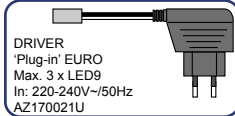

Materials & Dimensions:

- A: Light surface: Polycarbonate lens 850°C resistant - Ø 21,7mm.
 B: Decoration ring: Brushed stainless steel (1.4301/V2A/Inox 304) - Ø 37,4mm.
 C: Mounting ring: Brushed stainless steel (1.4301/V2A/Inox 304) - Ø 45mm.
 D: Clamp ring: Brushed stainless steel - Ø 57,5mm.

Fixture & Light Colours:

Brushed stainless steel / 'cool white' (5500K).

System Components:

Installation:

Build-In Diagram:

Bathroom Zones:

Light Output:

Product (Light source)	Efficiency (Lumen/Watt)	Output (Lumen)	Capacity (Watt)	Voltage (Volt)	Life span MTBF(Hours)
Eyeleds® "Classic" Round (SMD LED)	20	6	0,3	12V-DC	100.000
Eyeleds PowerEYE® (LUXEON K2 LED)	40	60	1,5	12V-DC	50.000*
Conventional Power LED	25	25	1	12V-DC	50.000